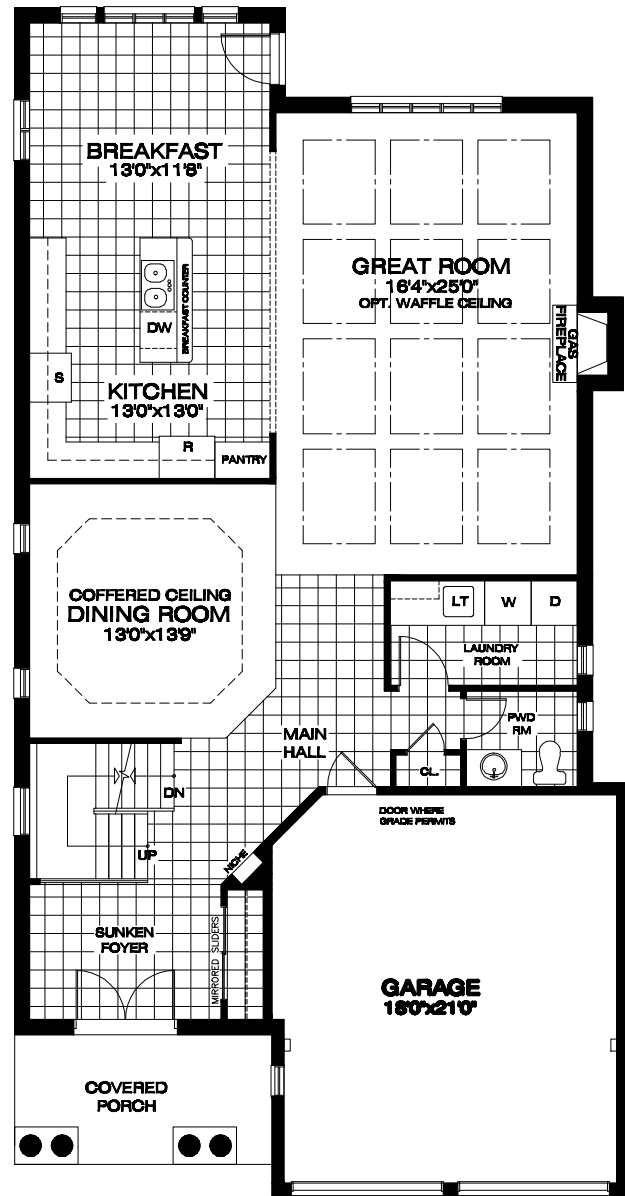

THE NEWHAMPTON CLASSIC

TOTAL FLOOR AREA 'A' = 3,246 SQ. FT.
INCLUDING BSMT LANDING

MAIN FLOOR PLAN ELEVATION 'A'

STANDARD 4 BEDROOM PLAN ELEVATION 'A'

OPTIONAL 5 BEDROOM PLAN ELEVATION 'A'

OPTIONAL BED #3 BATHROOM DOOR