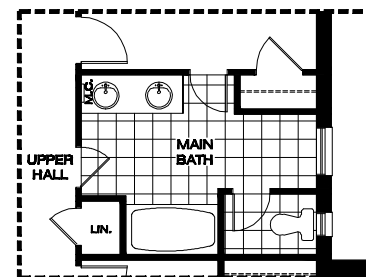

THE NEWHAMPTON CLASSIC

TOTAL FLOOR AREA 'A' = 3,246 SQ. FT.
INCLUDING BSMT LANDING

MAIN FLOOR PLAN ELEVATION 'A'

STANDARD 4 BEDROOM PLAN ELEVATION 'A'

OPTIONAL 5 BEDROOM PLAN ELEVATION 'A'

OPTIONAL BED #3 BATHROOM DOOR