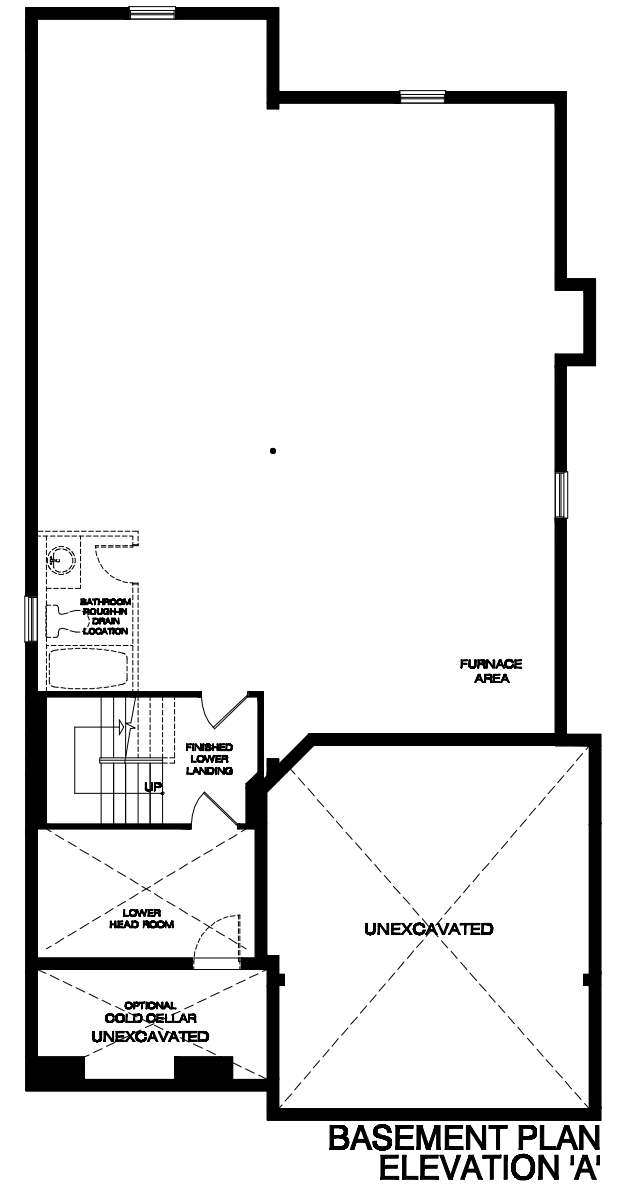

THE NEWHAMPTON CLASSIC

TOTAL FLOOR AREA 'A' = 3,246 SQ. FT.
INCLUDING BSMT LANDING

MAIN FLOOR PLAN ELEVATION 'A'

STANDARD 4 BEDROOM PLAN ELEVATION 'A'

OPTIONAL 5 BEDROOM PLAN ELEVATION 'A'

OPTIONAL BED #3 BATHROOM DOOR