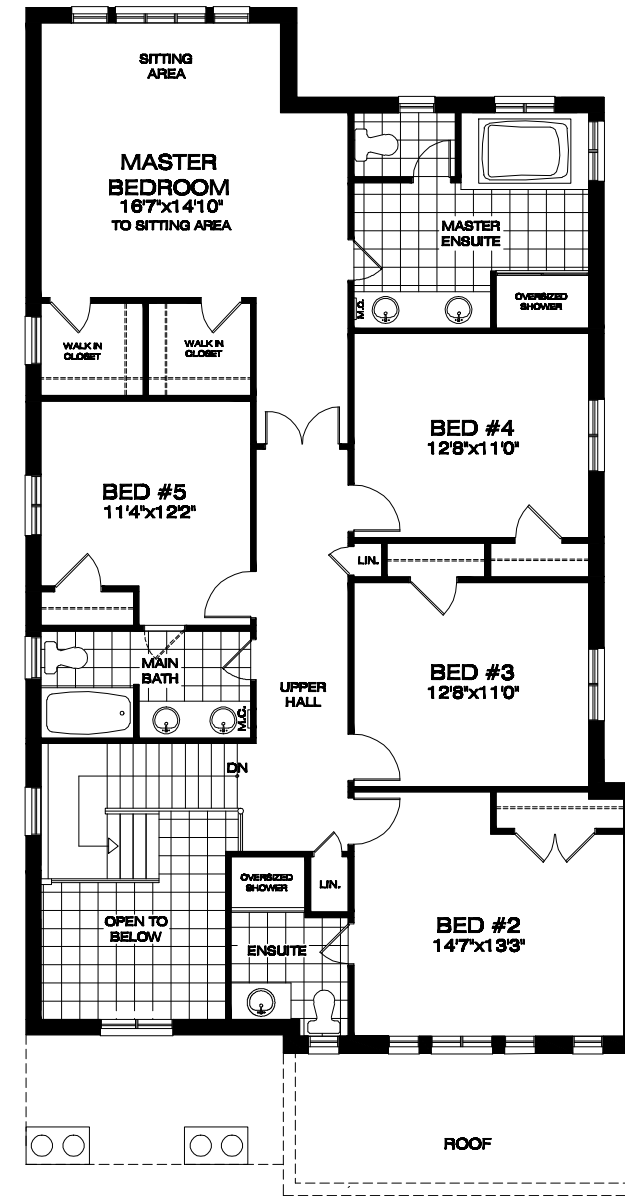

THE NEWHAMPTON CLASSIC

TOTAL FLOOR AREA 'A' = 3,246 SQ. FT.
INCLUDING BSMT LANDING

MAIN FLOOR PLAN ELEVATION 'A'

STANDARD 4 BEDROOM PLAN ELEVATION 'A'

OPTIONAL 5 BEDROOM PLAN ELEVATION 'A'

OPTIONAL BED #3 BATHROOM DOOR