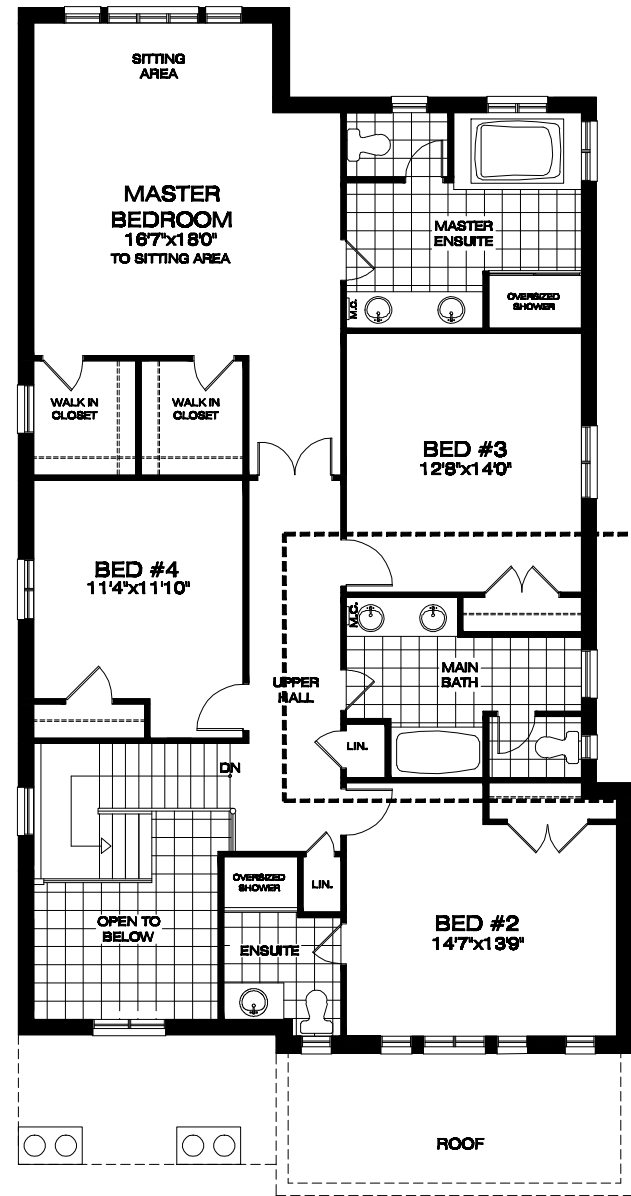

THE NEWHAMPTON CLASSIC

TOTAL FLOOR AREA 'A' = 3,246 SQ. FT.
INCLUDING BSMT LANDING

MAIN FLOOR PLAN ELEVATION 'A'

STANDARD 4 BEDROOM PLAN ELEVATION 'A'

OPTIONAL 5 BEDROOM PLAN ELEVATION 'A'

OPTIONAL BED #3 BATHROOM DOOR