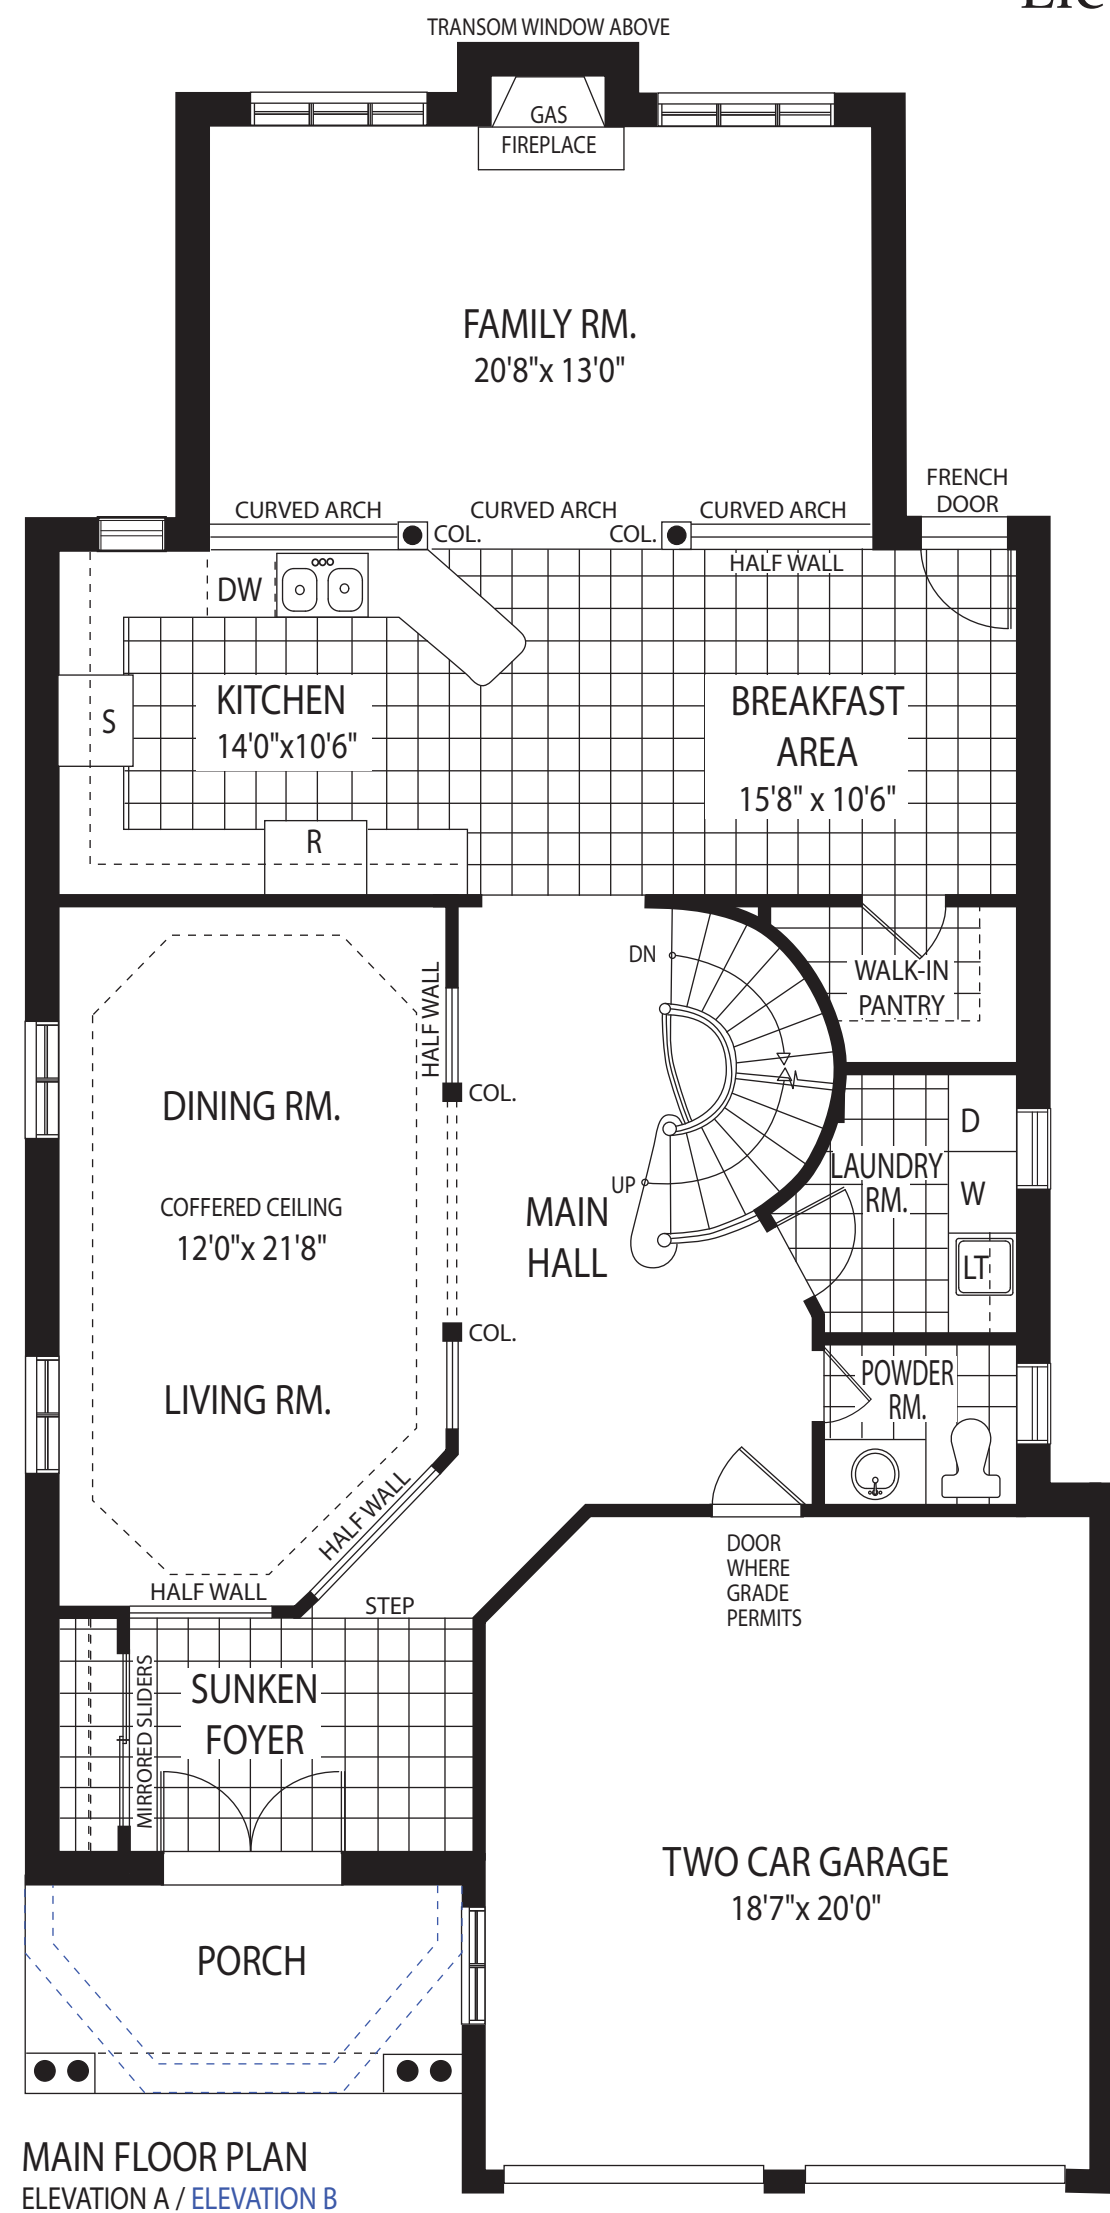

THE REGALTON

Elevation A 3,173 SQ. FT. / Elevation B 3,261 SQ. FT.

SECOND FLOOR PLAN
WITH OPTIONAL BEDROOM #3 ENSUITE ELEVATION A

OPTIONS ARE EXTRA
Features above may vary as per elevation. Dimensions are structural. Dimensions and specifications subject to change without notice. E. & O.E.