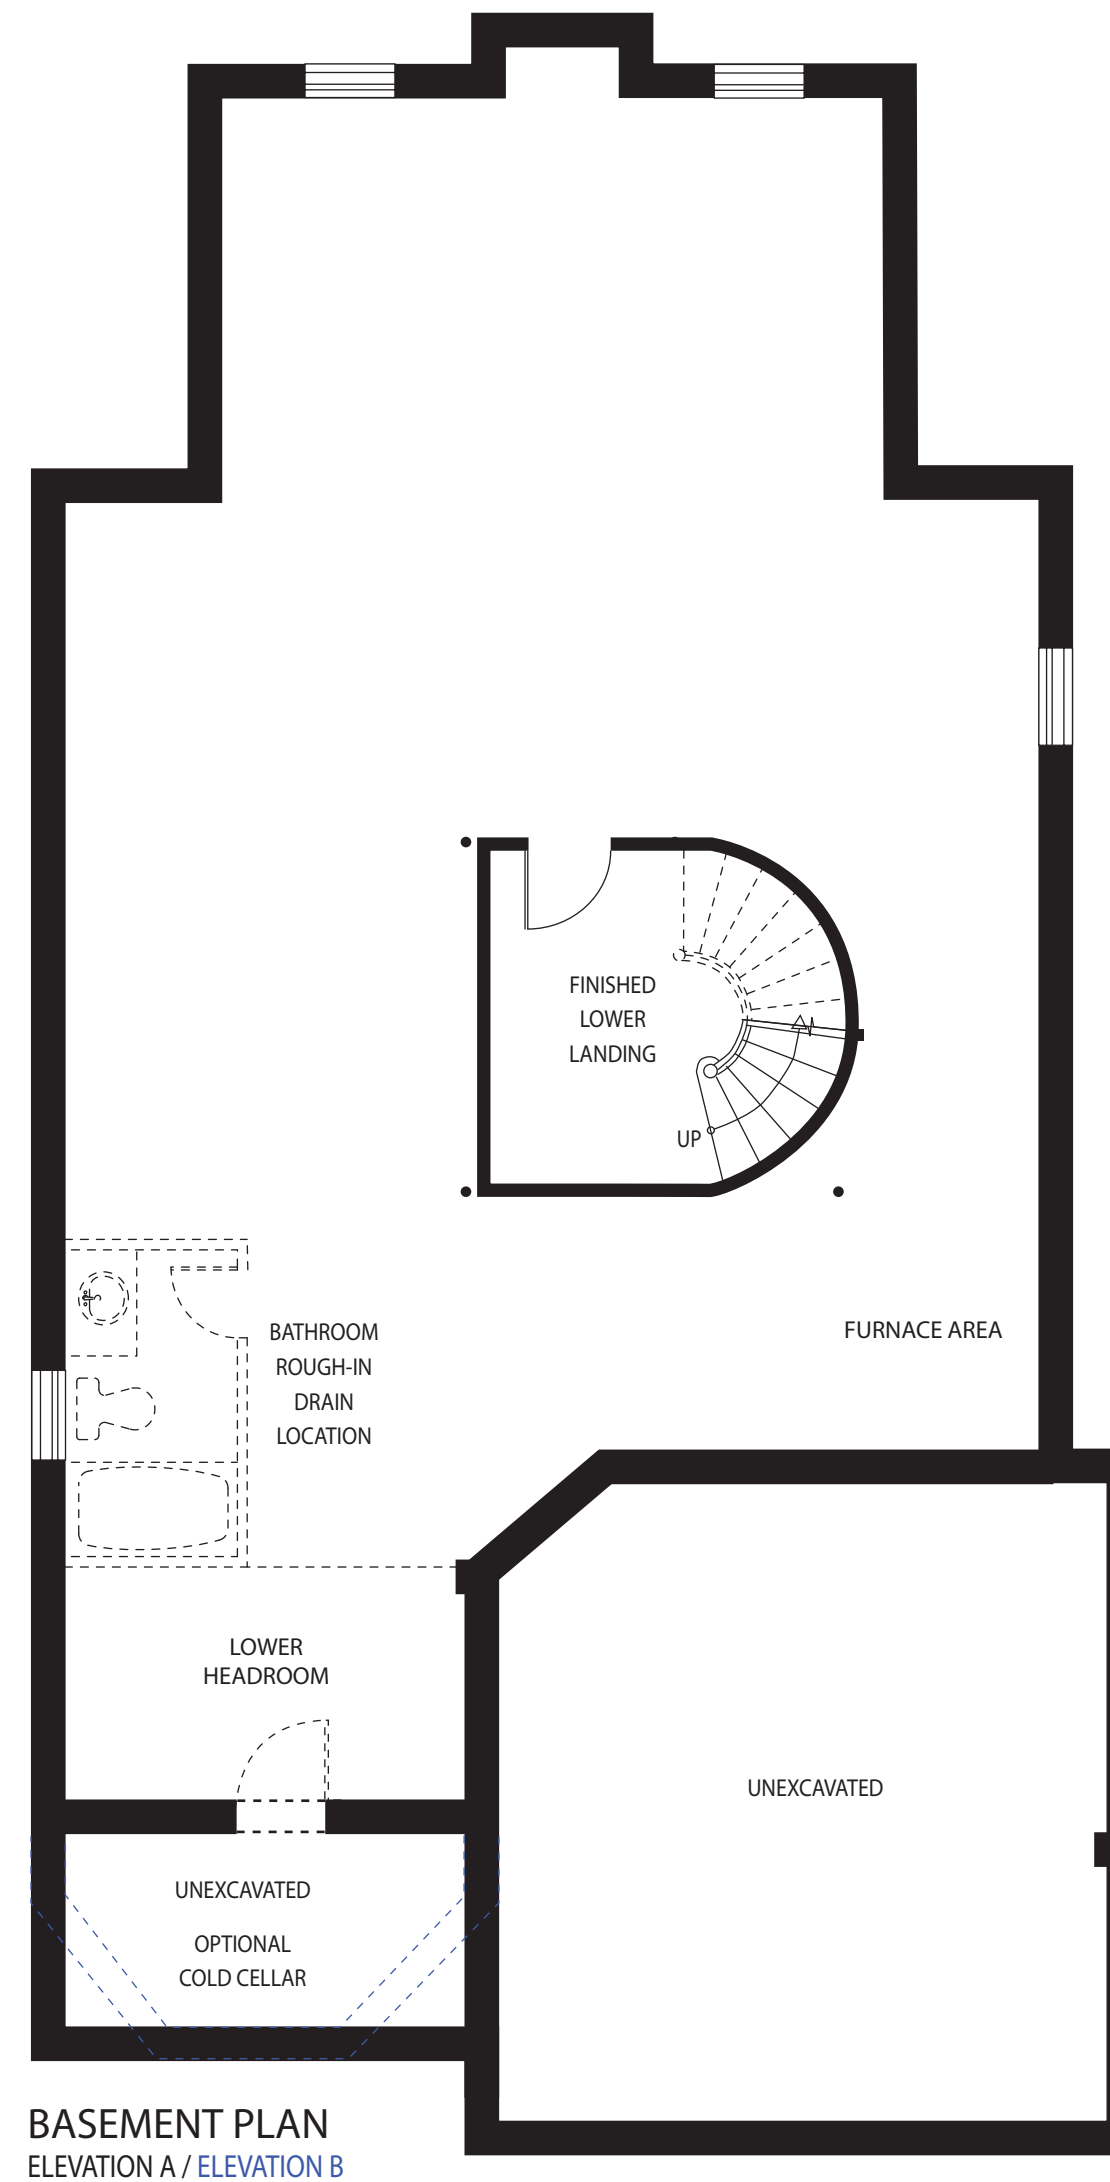

THE REGALTON

Elevation A 3,173 SQ. FT. / Elevation B 3,261 SQ. FT.

SECOND FLOOR PLAN
WITH OPTIONAL BEDROOM #3 ENSUITE ELEVATION A

OPTIONS ARE EXTRA
Features above may vary as per elevation. Dimensions are structural. Dimensions and specifications subject to change without notice. E. & O.E.