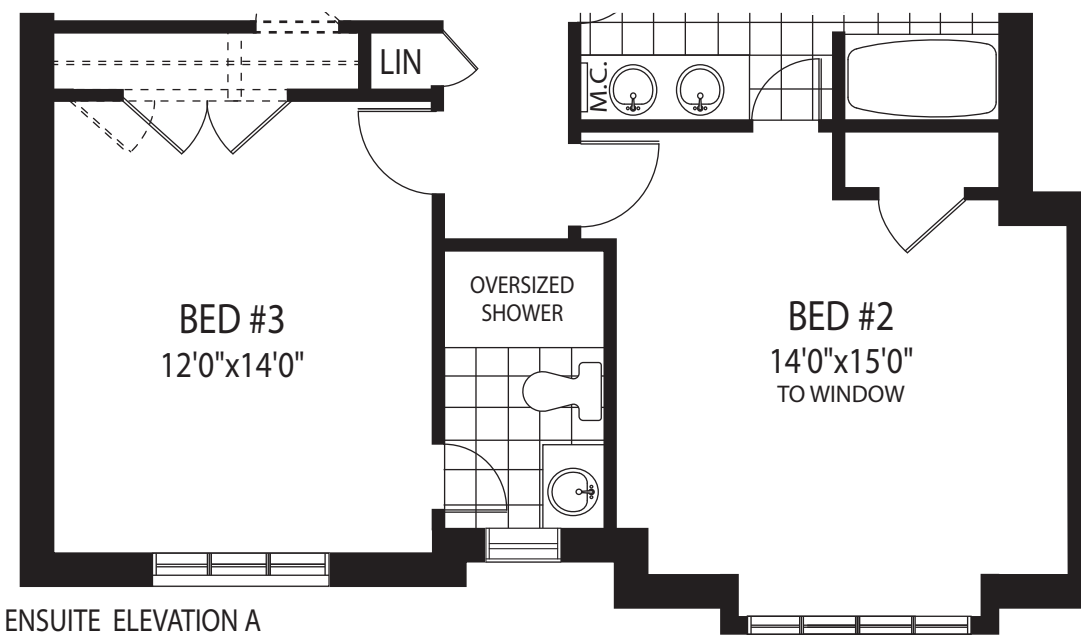

THE REGALTON

Elevation A 3,173 SQ. FT. / Elevation B 3,261 SQ. FT.

SECOND FLOOR PLAN
WITH OPTIONAL BEDROOM #3 ENSUITE ELEVATION A

OPTIONS ARE EXTRA
Features above may vary as per elevation. Dimensions are structural. Dimensions and specifications subject to change without notice. E. & O.E.