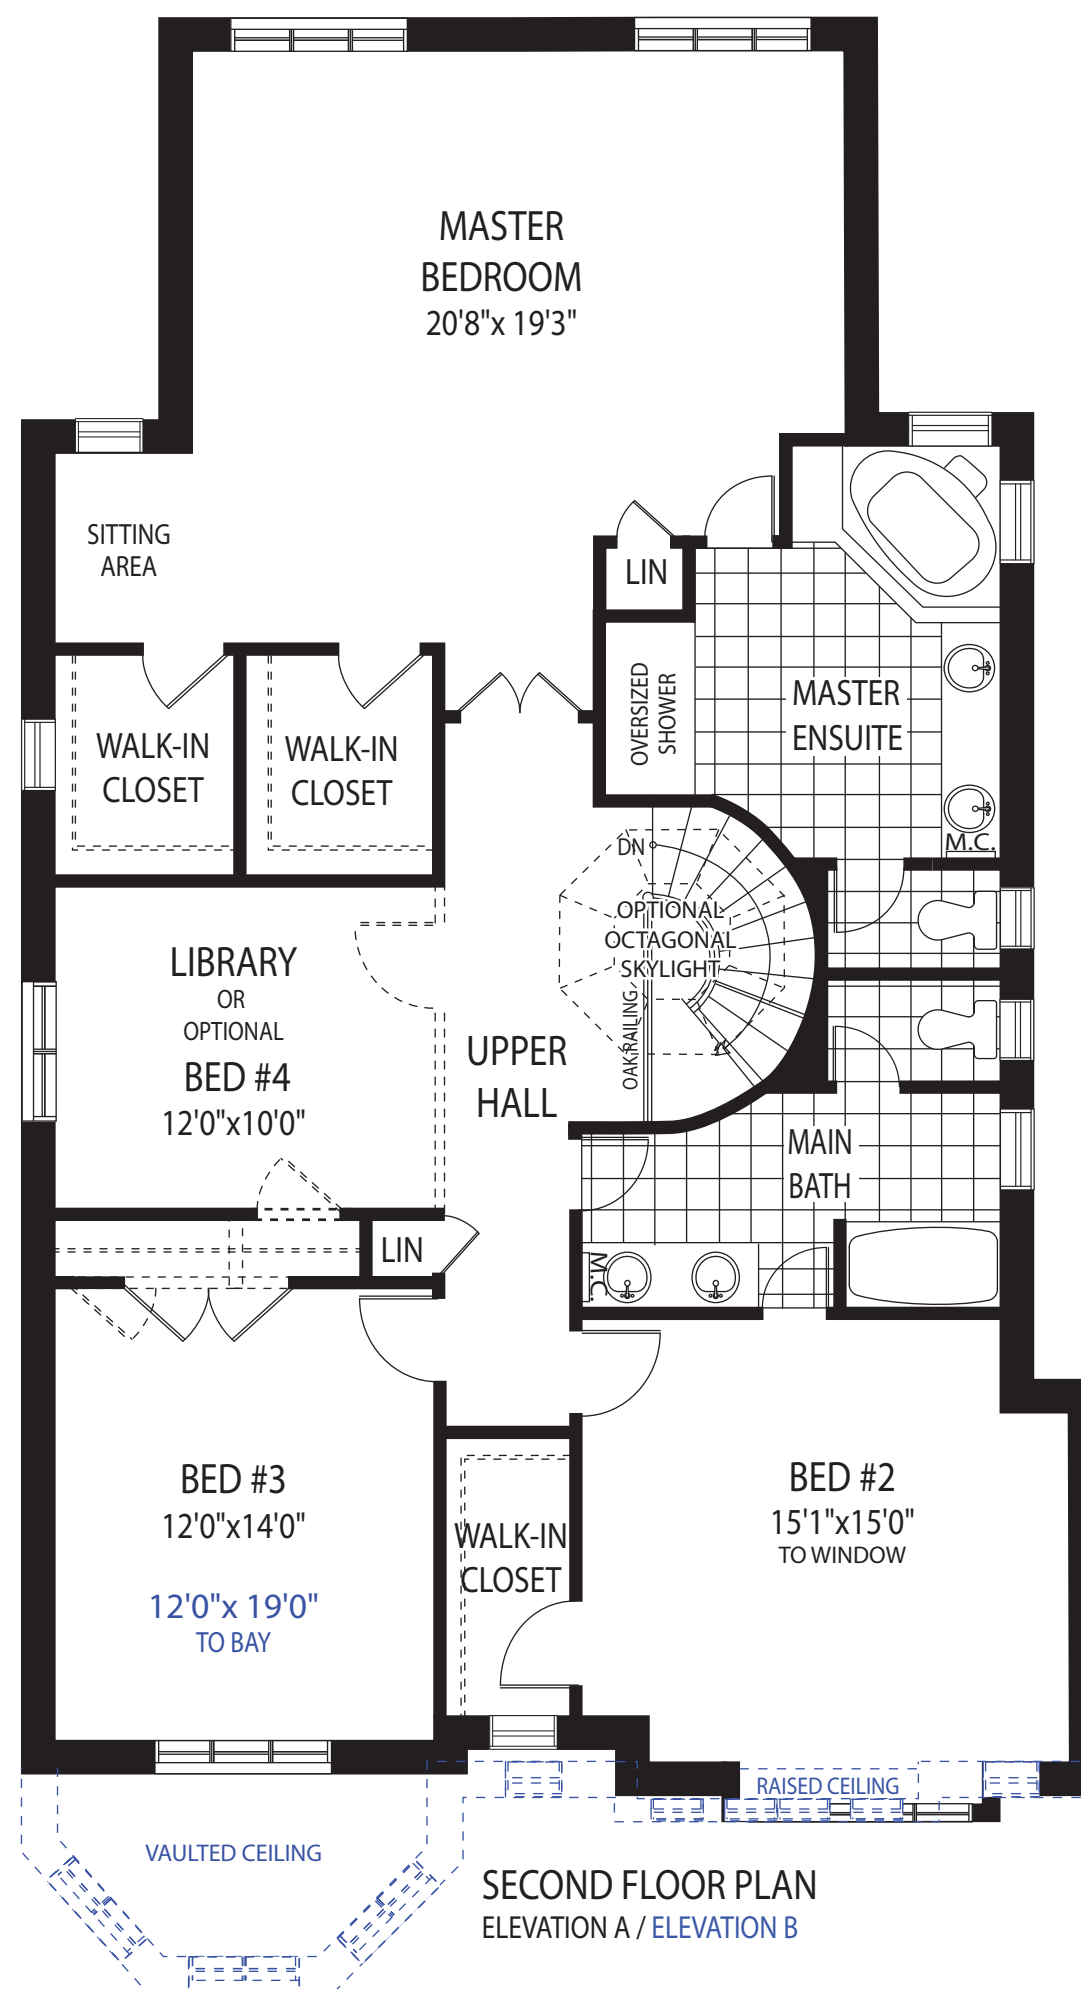

THE REGALTON

Elevation A 3,173 SQ. FT. / Elevation B 3,261 SQ. FT.

SECOND FLOOR PLAN
WITH OPTIONAL BEDROOM #3 ENSUITE ELEVATION A

OPTIONS ARE EXTRA
Features above may vary as per elevation. Dimensions are structural. Dimensions and specifications subject to change without notice. E. & O.E.